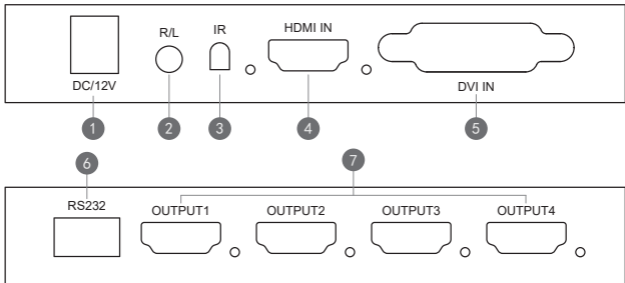

USER MANUAL

4K 2x2 Video Wall Controller

Enjoy the vivid world

Introduction:

This 4K 2x2 video wall controller, support HDMI or DVI input and 4 HDMI output, the main function is to divide a complete HDMI, DVI HD image signal into 4 blocks and assign to 4 video display units (such as rear projection unit, LCD TV, etc.). Complete with 4 HDMI HD video display units to form a large dynamic image wall.

Specifications:

HDMI resolution the highest support 4K/30Hz
Support audio format stereo
Input cable length ≤10M AWG26 HDMI standard cable
Output cable length ≤10M,AWG26 HDMI standard cable
Max working current 300mA
Power adapter specifications input AC (50HZ, 60HZ) 100V-240V Output 12V DC/1A
Operating temperature range (-10℃ ~ +45℃)
Dimension (L x W x H) 121x117x19(mm)
Weight 246g

Multiple splicing modes:

Product interface:

- 1: DC/12V --- Power supply;
- 2: R/L --- 3.5mm audio output interface;
- 3: IR --- Infrared reception;
- 4: HDMI IN --- HDMI input interfaces;
- 5: DVI IN --- DVI input interface;
- 6: RS232 --- RS232 interface;
- 7: OUTPUT1-4 --- HDMI output interfaces;

Connection diagram:

The instruction of remote control button:

 : Input switching selection

 : Brightness adjustment

 : Contrast adjustment

 : Bezel adjustment

 : Mode selection
1x3 mode/1x4 mode
3x1 mode/4x1 mode